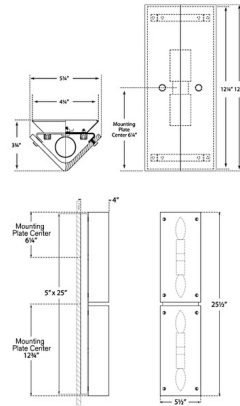

Shown in hand-rubbed antique brass / alabaster

Specifications

COLOR	Alabaster
BODY FINISH	Hand-Rubbed Antique Brass
WATTAGE	24W
DIMMER	Standard 120V
DIMENSIONS	5.25"W x 12.5"H x 3.75"D
BULB NOT INCLUDED	2 x B11/Candelabra (E12)/12W/120V LED