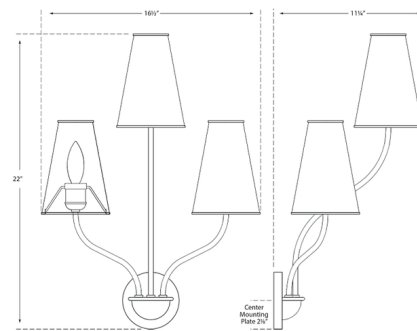

Lightology

lightology.com
866-954-4489
04-25-26

Project: _____

Company: _____

Location: _____ Fixture Type: _____

SPEC #: **VCG1239249**

Approved On: _____ Approved By: _____

Montreuil Wall Sconce By Visual Comfort Signature

Description

The Montreuil Wall Sconce adds an elegant touch to any space with its slim, delicate arms curving upwards and topped with soft linen shades. The shades are decorated with trims matching the metal finish, adding a sense of refinement to the design. Place this wall light in a living room, hallway, or dining room to introduce a layer of soft ambient lighting.

Shown in burnished silver leaf / linen

Specifications

COLOR Linen
BODY FINISH Burnished Silver Leaf
WATTAGE 120W
DIMMER Standard 120V
DIMENSIONS 16.5"W x 22"H x 11.25"D
BULB NOT INCLUDED 3 x B11/Candelabra (E12)/40W/120V Incandescent
OTHER BULB OPTIONS 3 x B11/Candelabra (E12)/120V LED