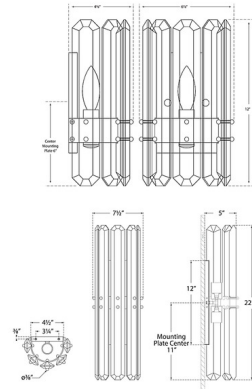

### Specifications

COLOR	Crystal
BODY FINISH	Polished Nickel
WATTAGE	60W
DIMMER	Standard 120V
DIMENSIONS	6.75"W x 12"H x 4.75"D
BULB NOT INCLUDED	1 x B11/Candelabra (E12)/60W/120V Incandescent
OTHER BULB OPTIONS	1 x B11/Candelabra (E12)/120V LED