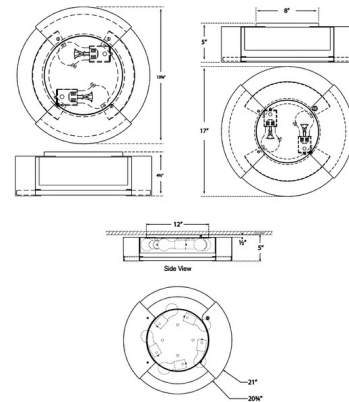

Shown in bronze / alabaster

Specifications

COLOR	Alabaster
BODY FINISH	Bronze
WATTAGE	29W
DIMMER	Standard 120V
DIMENSIONS	13.625"W x 4.5"H
BULB NOT INCLUDED	2 x A19/Medium (E26)/14.5W/120V LED

CLICK TO VIEW PRODUCT