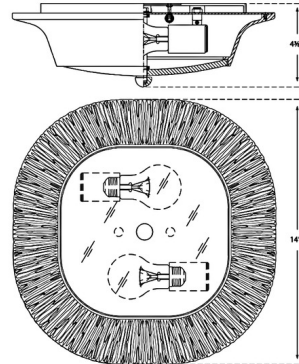

By Visual Comfort Signature

Description

The Utopia Detail Ceiling Flush Light brings texture and style inspired by the California coast to your interior space. The straited metal is carved into an organic form, and is complemented by a glass diffuser that casts warm shadows across your room.

Shown in gild / fractured glass

Specifications

COLOR	Fractured Glass
BODY FINISH	Gild
WATTAGE	120W
DIMMER	Standard 120V
DIMENSIONS	14"W x 4.25"H
BULB NOT INCLUDED	2 x A19/Medium (E26)/60W/120V Incandescent
OTHER BULB OPTIONS	2 x A19/Medium (E26)/120V LED