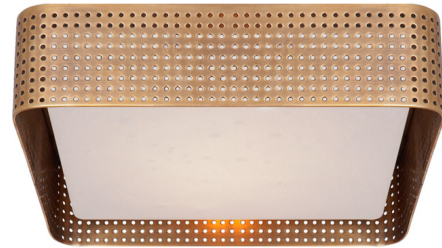

## Precision Incandescent Square Ceiling Light By Visual Comfort Signature

### Description

The Precision Incandescent Square Ceiling Light brings a harmonious mix of light and form to your interior space. A warm glow of light shines through a clouded glass diffuser and highlights the holes in the metal shade, creating interesting patterns of illumination and shadows in your space.

Shown in antique-burnished brass / clouded

### Specifications

- COLOR . . . . . Clouded
- BODY FINISH . . . . . Antique-Burnished Brass
- WATTAGE . . . . . 80W
- DIMMER . . . . . Standard 120V
- DIMENSIONS . . . . . 12.5"W x 3.75"H x 12.5"D
- BULB NOT INCLUDED . . . . . 2 x B11/Candelabra (E12)/40W/120V Incandescent
- OTHER BULB OPTIONS . . . . . 2 x B11/Candelabra (E12)/120V LED