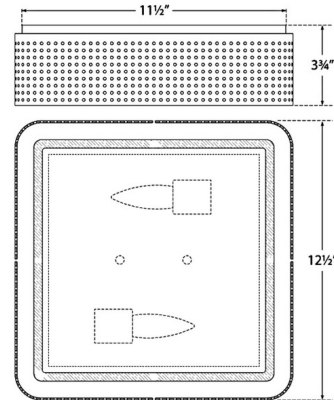

### Specifications

- COLOR . . . . . Clouded
- BODY FINISH . . . . . Antique-Burnished Brass
- WATTAGE . . . . . 80W
- DIMMER . . . . . Standard 120V
- DIMENSIONS . . . . . 12.5"W x 3.75"H x 12.5"D
- BULB NOT INCLUDED . . . . . 2 x B11/Candelabra (E12)/40W/120V Incandescent
- OTHER BULB OPTIONS . . . . . 2 x B11/Candelabra (E12)/120V LED