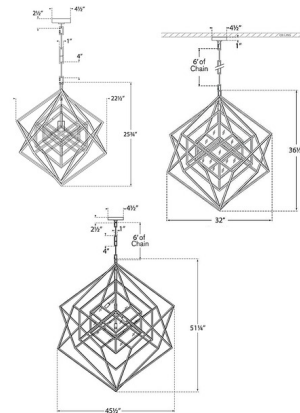

### Specifications

COLOR . . . . . Clear  
BODY FINISH . . . . . Aged Iron  
WATTAGE . . . . . 60W  
DIMMER . . . . . Standard 120V  
DIMENSIONS . . . . . 22.5"W x 25.75"H  
BULB NOT INCLUDED . . . . . 1 x Edison/Medium (E26)/60W/120V Incandescent  
OTHER BULB OPTIONS . . . . . 1 x Edison/Medium (E26)/120V LED

### Technical Information

PRODUCT DIMENSIONS . . . . . Adjustable Chain Length: 72"

Shown in aged iron / clear

CLICK TO VIEW PRODUCT

Notes: