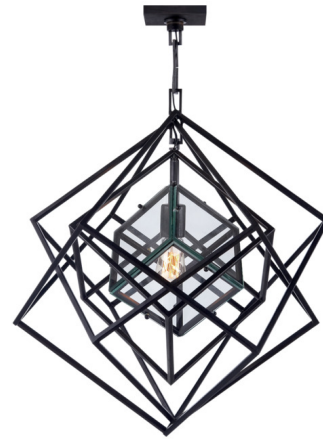

Lightology

lightology.com
866-954-4489
04-25-26

Project: _____

Company: _____

Location: _____ Fixture Type: _____

SPEC #: **VCG1239270**

Approved On: _____ Approved By: _____

Cubist Chandelier

By Visual Comfort Signature

Description

The Cubist Chandelier is inspired by the negative space and abstract forms of modern art. The 3D sculptural square forms, surround an inner glass cube that casts warm shadows across your room.

Specifications

COLOR . . . . . Clear
BODY FINISH . . . . . Aged Iron
WATTAGE 60W
DIMMER . . . . . Standard 120V
DIMENSIONS . . . . . 22.5"W x 25.75"H
BULB NOT INCLUDED . . . . . 1 x Edison/Medium (E26)/60W/120V Incandescent
OTHER BULB OPTIONS . . . . . 1 x Edison/Medium (E26)/120V LED

Technical Information

PRODUCT DIMENSIONS . . . . . Adjustable Chain Length: 72"

Shown in aged iron / clear