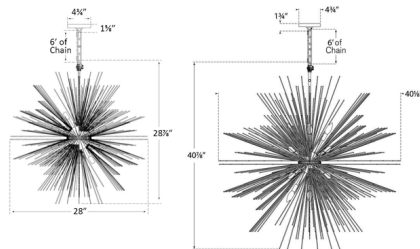

Shown in aged iron

Specifications

COLOR	N/A
BODY FINISH	Aged Iron
WATTAGE	800W
DIMMER	Standard 120V
DIMENSIONS	28"W x 28.875"H
BULB NOT INCLUDED	20 x B11/Candelabra (E12)/40W/120V Incandescent
OTHER BULB OPTIONS	20 x B11/Candelabra (E12)/120V LED 20 x C11/Candelabra (E12)/120V LED