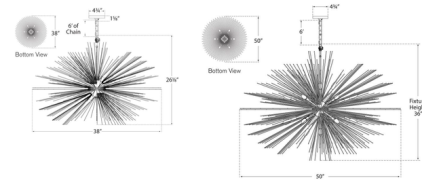

By Visual Comfort Signature

Description

Add a pop of modern design to your space with the Strada Oval Chandelier. Lights are nestled within a vibrant sculpture of radiating metal quills, casting a unique play of light and shadows. The Strada offers ambient lighting and a striking design element for dining rooms, foyers and living rooms.

Shown in gild

Specifications

COLOR	N/A
BODY FINISH	Gild
WATTAGE	800W
DIMMER	Standard 120V
DIMENSIONS	38"W x 26.125"H
BULB NOT INCLUDED	20 x B11/Candelabra (E12)/40W/120V Incandescent
OTHER BULB OPTIONS	20 x B11/Candelabra (E12)/120V LED 20 x C11/Candelabra (E12)/120V LED