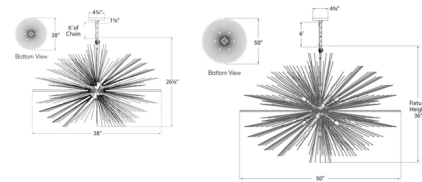

By Visual Comfort Signature

Description

Add a pop of modern design to your space with the Strada Oval Chandelier. Lights are nestled within a vibrant sculpture of radiating metal quills, casting a unique play of light and shadows. The Strada offers ambient lighting and a striking design element for dining rooms, foyers and living rooms.

Shown in gild

Specifications

COLOR	N/A
BODY FINISH	Gild
WATTAGE	800W
DIMMER	Standard 120V
DIMENSIONS	38"W x 26.125"H
BULB NOT INCLUDED	20 x B11/Candelabra (E12)/40W/120V Incandescent
OTHER BULB OPTIONS	20 x B11/Candelabra (E12)/120V LED 20 x C11/Candelabra (E12)/120V LED