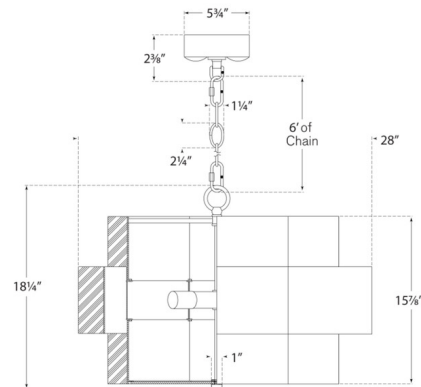

### Specifications

COLOR . . . . . N/A  
BODY FINISH . . . . . Gild  
WATTAGE . . . . . 300W  
DIMMER . . . . . Standard 120V  
DIMENSIONS . . . . . 28"W x 15.875"H  
BULB NOT INCLUDED . . . . . 5 x A19/Medium (E26)/60W/120V Incandescent  
OTHER BULB OPTIONS . . . . . 5 x A19/Medium (E26)/120V LED

### Technical Information

PRODUCT DIMENSIONS . . . . . Adjustable Chain Length: 72"

Shown in gild

CLICK TO VIEW PRODUCT

Notes: