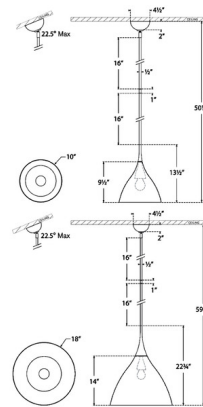

### Description

The Agnes Bell Pendant brings a midcentury modern vibe to your interior space. The minimalist, dual tone wide body casts warm shadows down in your room. Sloped ceiling to 22.5 degrees. Note: Custom Overall Heights are available. For quotes, please contact our sales team.

### Specifications

COLOR	N/A
BODY FINISH	Matte Black
WATTAGE	75W
DIMMER	Standard 120V
DIMENSIONS	10"W x 13.5"H
BULB NOT INCLUDED	1 x A19/Medium (E26)/75W/120V Incandescent

CLICK TO VIEW PRODUCT

Notes: