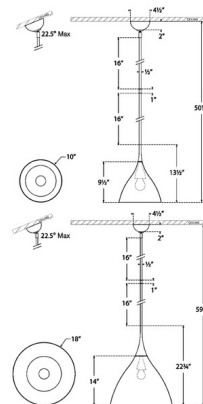

By Visual Comfort Signature

Description

The Agnes Bell Pendant brings a midcentury modern vibe to your interior space. The minimalist, dual tone wide body casts warm shadows down in your room. Sloped ceiling to 22.5 degrees. Note: Custom Overall Heights are available. For quotes, please contact our sales team.

Shown in burnished silver leaf

Specifications

COLOR	N/A
BODY FINISH	Burnished Silver Leaf
WATTAGE	75W
DIMMER	Standard 120V
DIMENSIONS	18"W x 22.75"H
BULB NOT INCLUDED	1 x A19/Medium (E26)/75W/120V Incandescent