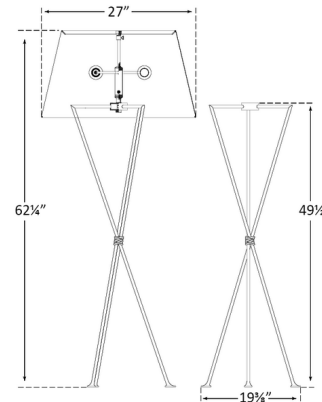

Shown in aged iron / linen

Specifications

COLOR	Linen
BODY FINISH	Aged Iron
WATTAGE	150W
DIMMER	Included
DIMENSIONS	27"W x 62.25"H
BULB NOT INCLUDED	1 x A21/Medium (E26)/150W/120V Incandescent
OTHER BULB OPTIONS	1 x A21/Medium (E26)/120V LED