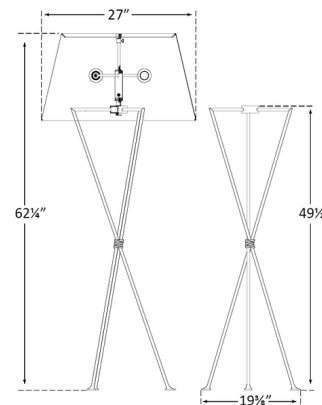

Description

The stylish Lebon Floor Lamp adds a contemporary look to traditional or modern spaces with its intersecting tripod design. Its tapered linen shade casts an inviting light ideal for living rooms and bedrooms.

Shown in aged iron / linen

Specifications

COLOR Linen
BODY FINISH Aged Iron
WATTAGE 150W
DIMMER Included
DIMENSIONS 27"W x 62.25"H
BULB NOT INCLUDED 1 x A21/Medium (E26)/150W/120V Incandescent
OTHER BULB OPTIONS 1 x A21/Medium (E26)/120V LED