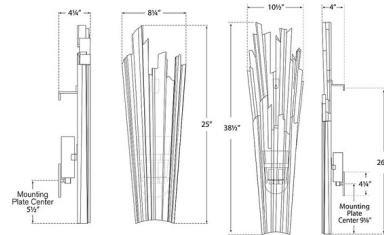

Lightology

lightology.com
866-954-4489
04-16-26

Project: _____

Company: _____

Location: _____ Fixture Type: _____

SPEC #: **VCG1239307**

Approved On: _____ Approved By: _____

Claymore Wall Sconce By Visual Comfort Signature

Description

The Claymore Wall Sconce brings a bold midcentury modern look to your interior space. The angled, jagged panels burst from the central hub, with spaces in between to cast a warm glow of light across your room. Note: Large size is ADA compliant.

Shown in burnished silver leaf

Specifications

COLOR N/A
BODY FINISH Burnished Silver Leaf
WATTAGE 120W
DIMMER Standard 120V
DIMENSIONS 8.25"W x 25"H x 4"D
BULB NOT INCLUDED 2 x B10/Candelabra (E12)/60W/120V Incandescent
OTHER BULB OPTIONS 2 x B10/Candelabra (E12)/120V LED