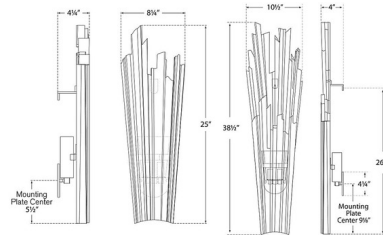

Lightology

lightology.com
866-954-4489
06-04-26

Project: _____

Company: _____

Location: _____ Fixture Type: _____

SPEC #: **VCG1239307**

Approved On: _____ Approved By: _____

Claymore Wall Sconce By Visual Comfort Signature

Description

The Claymore Wall Sconce brings a bold midcentury modern look to your interior space. The angled, jagged panels burst from the central hub, with spaces in between to cast a warm glow of light across your room. Note: Large size is ADA compliant.

Shown in burnished silver leaf

Specifications

COLOR	N/A
BODY FINISH	Burnished Silver Leaf
WATTAGE	120W
DIMMER	Standard 120V
DIMENSIONS	8.25"W x 25"H x 4"D
BULB NOT INCLUDED	2 x B10/Candelabra (E12)/60W/120V Incandescent
OTHER BULB OPTIONS	2 x B10/Candelabra (E12)/120V LED