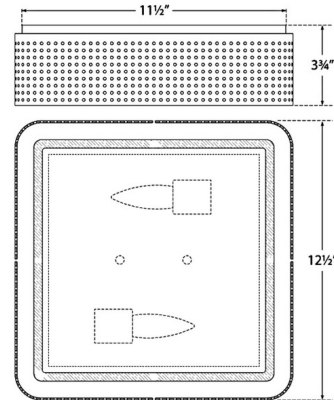

Shown in polished nickel / clouded

Specifications

- COLOR Clouded
- BODY FINISH Polished Nickel
- WATTAGE 80W
- DIMMER Standard 120V
- DIMENSIONS 12.5"W x 3.75"H x 12.5"D
- BULB NOT INCLUDED 2 x B11/Candelabra (E12)/40W/120V Incandescent
- OTHER BULB OPTIONS 2 x B11/Candelabra (E12)/120V LED