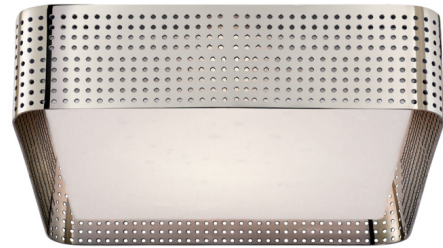

Lightology

lightology.com
866-954-4489
04-22-26

Project: _____

Company: _____

Location: _____ Fixture Type: _____

SPEC #: **VCG1239309**

Approved On: _____ Approved By: _____

Precision Incandescent Square Ceiling Light By Visual Comfort Signature

Description

The Precision Incandescent Square Ceiling Light brings a harmonious mix of light and form to your interior space. A warm glow of light shines through a clouded glass diffuser and highlights the holes in the metal shade, creating interesting patterns of illumination and shadows in your space.

Shown in polished nickel / clouded

Specifications

- COLOR Clouded
- BODY FINISH Polished Nickel
- WATTAGE 80W
- DIMMER Standard 120V
- DIMENSIONS 12.5"W x 3.75"H x 12.5"D
- BULB NOT INCLUDED 2 x B11/Candelabra (E12)/40W/120V Incandescent
- OTHER BULB OPTIONS 2 x B11/Candelabra (E12)/120V LED