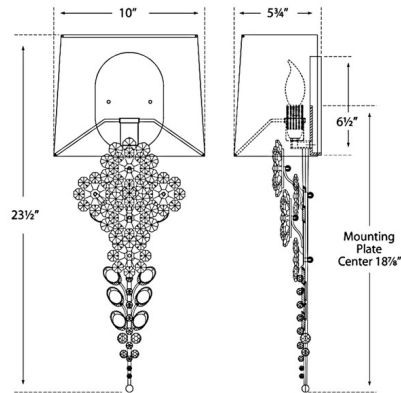

By Visual Comfort Signature

Description

The Claret Wall Sconce adds an elegant opulence to your interior space. The floral motif frame is complemented with glass accents and topped with a rectangle linen shield, casting warm shadows across your room.

Shown in burnished silver leaf

Specifications

| | |
|--------------------|--|
| COLOR | N/A |
| BODY FINISH | Burnished Silver Leaf |
| WATTAGE | 40W |
| DIMMER | Standard 120V |
| DIMENSIONS | 10"W x 23.5"H x 5.75"D |
| BULB NOT INCLUDED | 1 x B10/Candelabra (E12)/40W/120V Incandescent |
| OTHER BULB OPTIONS | 1 x B10/Candelabra (E12)/120V LED |