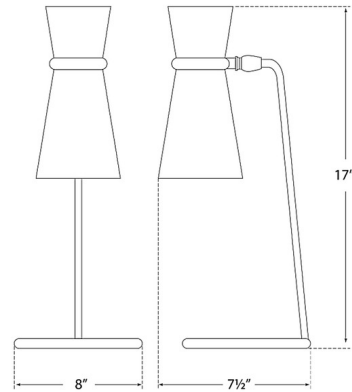

By Visual Comfort Signature

Description

The Clarkson Table Lamp brings a clean minimalist form to your interior space. The dramatic frame is complemented with a smooth cinched shade that casts a soft glow of light across your room. Head pivots to direct light. On/Off switch is located on the cord.

Shown in black / brass / linen

Specifications

COLOR Linen
BODY FINISH Black / Brass
WATTAGE 40W
DIMMER N/A
DIMENSIONS 8"W x 17"H
BULB NOT INCLUDED 1 x B11/Candelabra (E12)/40W/120V Incandescent
OTHER BULB OPTIONS 1 x B11/Candelabra (E12)/120V LED

Technical Information

PRODUCT DIMENSIONS Cord: 120"

CLICK TO VIEW PRODUCT

Notes: