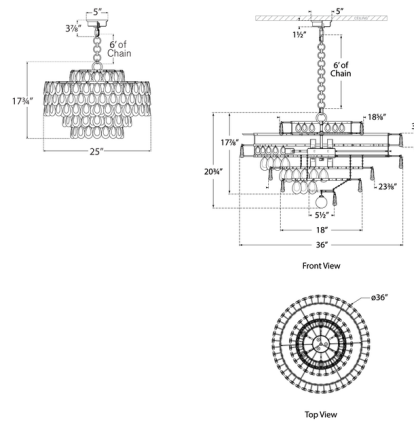

Shown in polished nickel / crystal

Specifications

COLOR	Crystal
BODY FINISH	Polished Nickel
WATTAGE	480W
DIMMER	Standard 120V
DIMENSIONS	25"W x 17.75"H
BULB NOT INCLUDED	12 x CA11/Candelabra (E12)/40W/120V Incandescent
OTHER BULB OPTIONS	12 x CA11/Candelabra (E12)/120V LED