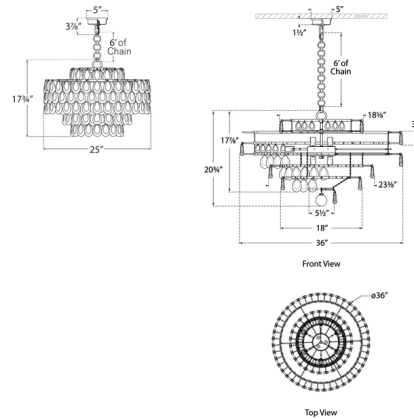

### Specifications

COLOR	Crystal
BODY FINISH	Polished Nickel
WATTAGE	480W
DIMMER	Standard 120V
DIMENSIONS	25"W x 17.75"H
BULB NOT INCLUDED	12 x CA11/Candelabra (E12)/40W/120V Incandescent
OTHER BULB OPTIONS	12 x CA11/Candelabra (E12)/120V LED