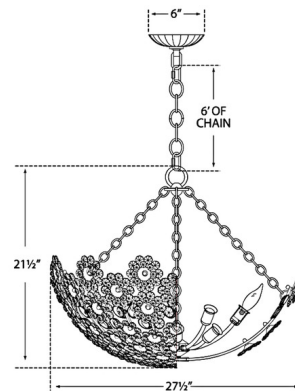

Specifications

COLOR Clear
BODY FINISH Gild
WATTAGE 480W
DIMMER Standard 120V
DIMENSIONS 27.5"W x 21.5"H
BULB NOT INCLUDED 12 x B10/Candelabra (E12)/40W/120V Incandescent
OTHER BULB OPTIONS 12 x B10/Candelabra (E12)/120V LED

Technical Information

PRODUCT DIMENSIONS Adjustable Chain Length: 72"

Shown in gild / clear

CLICK TO VIEW PRODUCT

Notes: