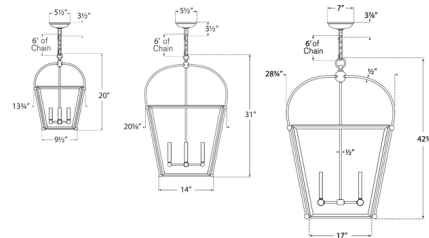

### Description

The Riverside Square Pendant embraces vintage lantern design with its central candlestick cluster and glass-paneled frame. Whether hung individually in an entryway or as a cluster of multiple over a kitchen island, the Riverside creates an inviting ambiance for you and your guests. Note: The 28.75 inch wide pendant requires additional ceiling support due to its weight.

### Specifications

|                    |   |
|--------------------|---|
| COLOR              | Clear   |
| BODY FINISH        | Bronze  |
| WATTAGE            | 240W  |
| DIMMER             | Standard 120V                                   |
| DIMENSIONS         | 13.75"W x 20"H x 13.75"D                        |
| BULB NOT INCLUDED  | 4 x CA11/Candelabra (E12)/60W/120V Incandescent |
| OTHER BULB OPTIONS | 4 x CA11/Candelabra (E12)/120V LED              |