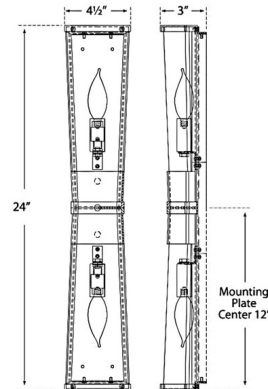

By Visual Comfort Signature

Description

The Carew Bathroom Vanity Light brings a clean decorative look to your interior space. The long glass diffuser is cinched in the center and casts warm shadows across your room. May be mounted horizontally or vertically. Note: Fixture does not cover a standard US junction box and requires a 2 x 4 inch junction box.

Shown in polished nickel / white glass

Specifications

COLOR	White Glass
BODY FINISH	Polished Nickel
WATTAGE	120W
DIMMER	Standard 120V
DIMENSIONS	4.5"W x 24"H x 3"D
BULB NOT INCLUDED	2 x B10/Candelabra (E12)/60W/120V Incandescent
OTHER BULB OPTIONS	2 x B10/Candelabra (E12)/120V LED