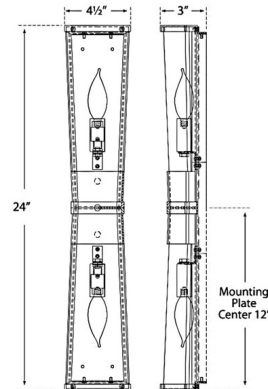

### Description

The Carew Bathroom Vanity Light brings a clean decorative look to your interior space. The long glass diffuser is cinched in the center and casts warm shadows across your room. May be mounted horizontally or vertically. Note: Fixture does not cover a standard US junction box and requires a 2 x 4 inch junction box.

### Specifications

COLOR	White Glass
BODY FINISH	Polished Nickel
WATTAGE	120W
DIMMER	Standard 120V
DIMENSIONS	4.5"W x 24"H x 3"D
BULB NOT INCLUDED	2 x B10/Candelabra (E12)/60W/120V Incandescent
OTHER BULB OPTIONS	2 x B10/Candelabra (E12)/120V LED