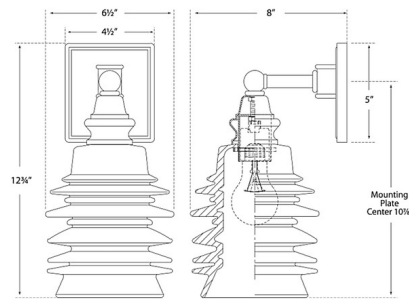

Lightology

lightology.com
866-954-4489
06-18-26

Project: _____

Company: _____

Location: _____ Fixture Type: _____

SPEC #: **VCG1239360**

Approved On: _____ Approved By: _____

Covington Wall Sconce By Visual Comfort Signature

Shown in polished nickel / clear

Specifications

COLOR	Clear
BODY FINISH	Polished Nickel
WATTAGE	60W
DIMMER	Standard 120V
DIMENSIONS	6.5"W x 12.75"H x 8"D
BULB NOT INCLUDED	1 x T10/Medium (E26)/60W/120V Incandescent
OTHER BULB OPTIONS	1 x T10/Medium (E26)/120V LED