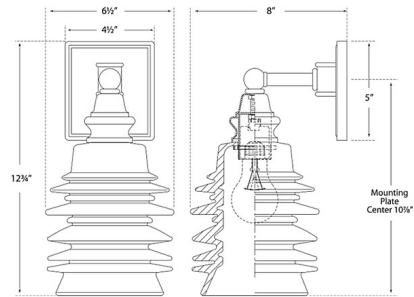

Lightology

lightology.com
866-954-4489
04-23-26

Project: _____

Company: _____

Location: _____ Fixture Type: _____

SPEC #: **VCG1239360**

Approved On: _____ Approved By: _____

Covington Wall Sconce By Visual Comfort Signature

Shown in polished nickel / clear

Specifications

| | |
|--------------------|--|
| COLOR | Clear |
| BODY FINISH | Polished Nickel |
| WATTAGE | 60W |
| DIMMER | Standard 120V |
| DIMENSIONS | 6.5"W x 12.75"H x 8"D |
| BULB NOT INCLUDED | 1 x T10/Medium (E26)/60W/120V Incandescent |
| OTHER BULB OPTIONS | 1 x T10/Medium (E26)/120V LED |