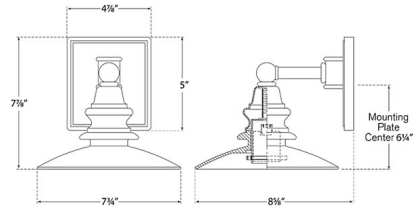

Specifications

COLOR	Clear
BODY FINISH	Bronze
WATTAGE	60W
DIMMER	Standard 120V
DIMENSIONS	7.75"W x 12.75"H x 8.625"D
BULB NOT INCLUDED	1 x Edison/Medium (E26)/60W/120V Incandescent
OTHER BULB OPTIONS	1 x Edison/Medium (E26)/120V LED

CLICK TO VIEW PRODUCT

Notes: