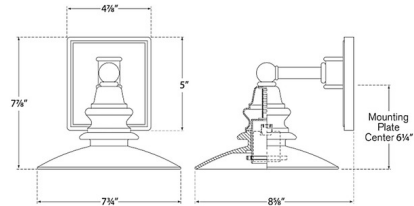

Shown in bronze / clear

Specifications

COLOR	Clear
BODY FINISH	Bronze
WATTAGE	60W
DIMMER	Standard 120V
DIMENSIONS	7.75"W x 12.75"H x 8.625"D
BULB NOT INCLUDED	1 x Edison/Medium (E26)/60W/120V Incandescent
OTHER BULB OPTIONS	1 x Edison/Medium (E26)/120V LED