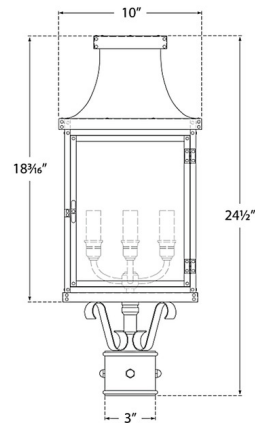

By Visual Comfort Signature

Description

The Bedford Outdoor Post Light brings a clean, classic look to your exterior space. The traditional lantern style body, with curved accents, is complemented by clear glass that showcases the candle style bulbs that cast a warm glow of light across your area. Note: Standard post is required, and sold separately below.

Shown in natural copper / clear

Specifications

COLOR	Clear
BODY FINISH	Natural Copper
WATTAGE	160W
DIMMER	Standard 120V
DIMENSIONS	10"W x 24.5"H
BULB NOT INCLUDED	4 x B10/Candelabra (E12)/40W/120V Incandescent
OTHER BULB OPTIONS	4 x B10/Candelabra (E12)/120V LED