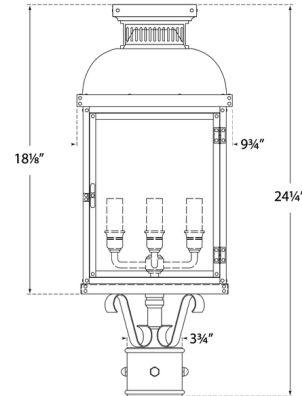

Description

Add a dash of antique charm to your outdoor setting with the Suffork Post Light. The lantern exudes vintage style with its finish and detailed design, complete with decorative metal scrolls supporting it from below. A hinged glass door opens at the front for accessing the classic candlestick lamp holders. Whether placed along a walkway or in a garden, the Suffork enhances the space with its traditional appeal. Note: A post is not included and is sold separately.

Shown in natural copper / clear

Specifications

COLOR	Clear
BODY FINISH	Natural Copper
WATTAGE	160W
DIMMER	Standard 120V
DIMENSIONS	9.75"W x 24.25"H x 9.75"D
BULB NOT INCLUDED	4 x CA11/Candelabra (E12)/40W/120V Incandescent
OTHER BULB OPTIONS	4 x CA11/Candelabra (E12)/120V LED