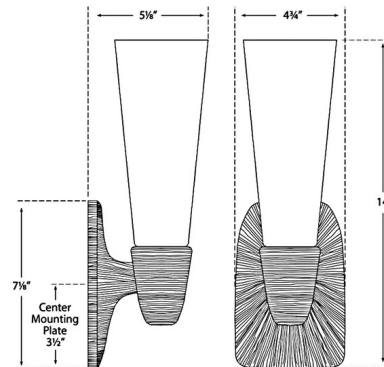

### Specifications

|                    |  |
|--------------------|--|
| COLOR              | White                                      |
| BODY FINISH        | Polished Nickel                            |
| WATTAGE            | 60W  |
| DIMMER             | Standard 120V                              |
| DIMENSIONS         | 4.75"W x 14"H x 5"D                        |
| BULB NOT INCLUDED  | 1 x B10/Medium (E26)/60W/120V Incandescent |
| OTHER BULB OPTIONS | 1 x B10/Medium (E26)/120V LED              |