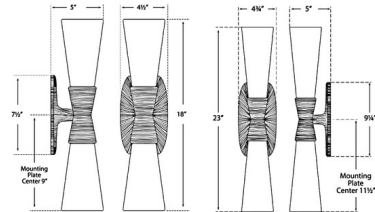

By Visual Comfort Signature

Description

The Utopia Bathroom Vanity Light brings texture and style inspired by the California coast to your interior space. The straited metal is carved into an organic form, and is complemented by two cone shaped glass diffuser that casts warm shadows across your room.

Shown in polished nickel / white

Specifications

COLOR	White
BODY FINISH	Polished Nickel
WATTAGE	120W
DIMMER	Standard 120V
DIMENSIONS	4.5"W x 18"H x 5"D
BULB NOT INCLUDED	2 x B10/Medium (E26)/60W/120V Incandescent
OTHER BULB OPTIONS	2 x B10/Medium (E26)/120V LED