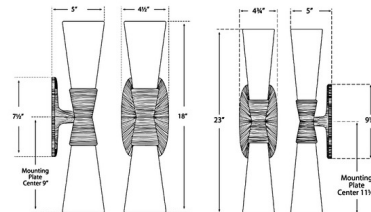

### Specifications

COLOR . . . . . White  
BODY FINISH . . . . . Polished Nickel  
WATTAGE . . . . . 120W  
DIMMER . . . . . Standard 120V  
DIMENSIONS . . . . . 4.75"W x 23"H x 5"D  
BULB NOT INCLUDED . . . . . 2 x T10/Medium (E26)/60W/120V Incandescent  
OTHER BULB OPTIONS . . . . . 2 x T10/Medium (E26)/120V LED