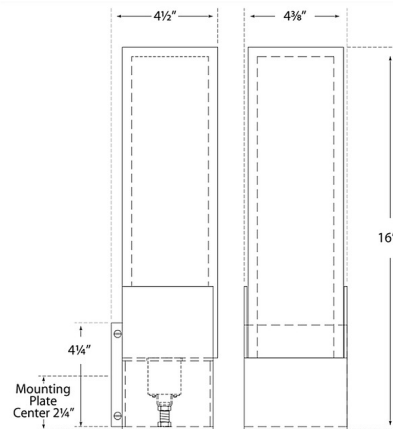

By Visual Comfort Signature

Description

The Covet Box Bathroom Vanity Light brings a clean organic look to your interior space. The smooth frame is complemented with natural Alabaster, that casts a warm glow of light across your room. Alabaster has subtle variations in color, making each piece unique. Note: Fixture does not cover a standard US junction box and requires a 2 x 4 inch junction box.

Shown in bronze / alabaster

Specifications

COLOR	Alabaster
BODY FINISH	Bronze
WATTAGE	12W
DIMMER	Standard 120V
DIMENSIONS	4.375"W x 16"H x 4.5"D
BULB NOT INCLUDED	1 x T10/Medium (E26)/12W/120V LED

CLICK TO VIEW PRODUCT