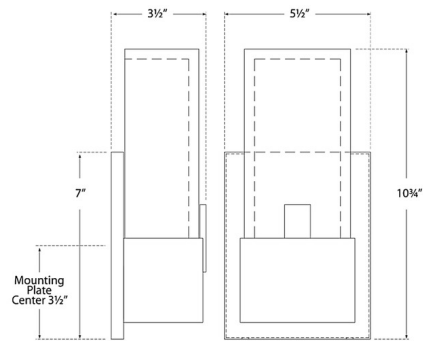

Shown in polished nickel / alabaster

Specifications

COLOR	Alabaster
BODY FINISH	Polished Nickel
WATTAGE	12W
DIMMER	Standard 120V
DIMENSIONS	5.5"W x 10.75"H x 3.5"D
BULB NOT INCLUDED	1 x B11/Candelabra (E12)/12W/120V LED