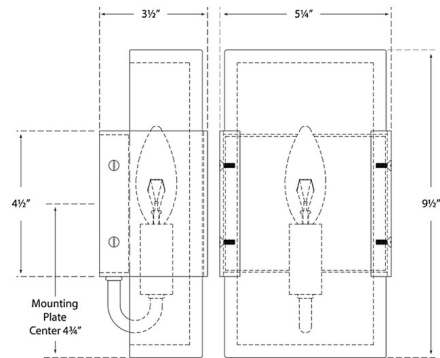

Shown in polished nickel / alabaster

Specifications

COLOR	Alabaster
BODY FINISH	Polished Nickel
WATTAGE	12W
DIMMER	Standard 120V
DIMENSIONS	5.25"W x 9.5"H x 3.5"D
BULB NOT INCLUDED	1 x B11/Candelabra (E12)/12W/120V LED