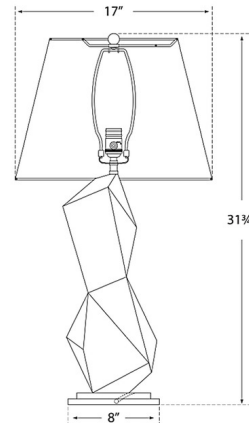

By Visual Comfort Signature

Description

The Bayliss Table Lamp brings a sculptural beauty to your interior space. The abstract, hand carved porcelain body is complemented by a tapered shade that casts warm shadows across your room. Dimmer switch is located on the lamp socket.

Shown in white leather ceramic / linen

Specifications

COLOR	Linen
BODY FINISH	White Leather Ceramic
WATTAGE	150W
DIMMER	Included
DIMENSIONS	17"W x 31.75"H
BULB NOT INCLUDED	1 x A21/Medium (E26)/150W/120V Incandescent
OTHER BULB OPTIONS	1 x A21/Medium (E26)/120V LED