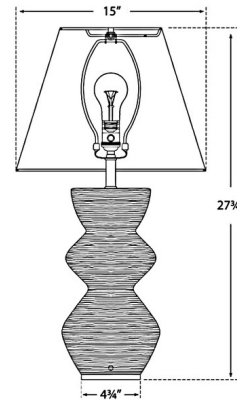

By Visual Comfort Signature

Description

The Utopia Table Lamp brings texture and style inspired by the California coast to your interior space. The straited metal is carved into an organic form, and is topped by a tapered shaped linen shade that casts warm shadows across your room. Dimmer switch is located on the lamp socket.

Shown in gild / linen

Specifications

COLOR Linen
BODY FINISH Gild
WATTAGE 100W
DIMMER Included
DIMENSIONS 15"W x 27.75"H
BULB NOT INCLUDED 1 x A19/Medium (E26)/100W/120V Incandescent
OTHER BULB OPTIONS 1 x A19/Medium (E26)/120V LED