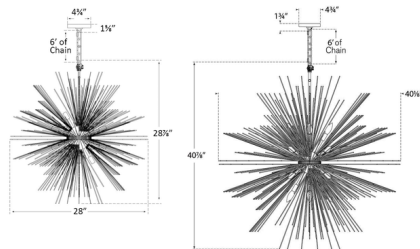

CLICK TO VIEW PRODUCT

Notes: