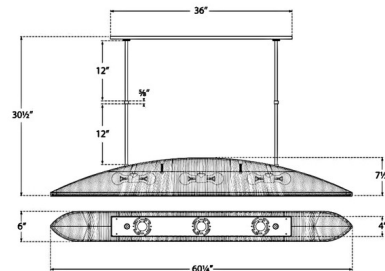

### Specifications

COLOR	Frosted
BODY FINISH	Gild
WATTAGE	87W
DIMMER	Standard 120V
DIMENSIONS	60.25"L x 6"W x 7.5"H
BULB NOT INCLUDED	6 x A19/Medium (E26)/14.5W/120V LED

CLICK TO VIEW PRODUCT

Notes: