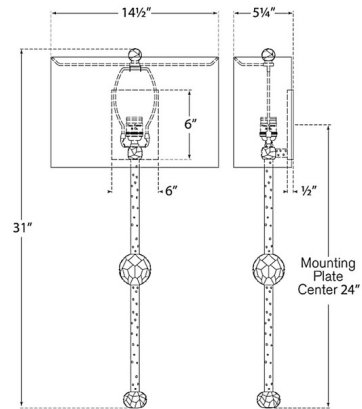

Shown in aged iron / linen

CLICK TO VIEW PRODUCT

Notes: