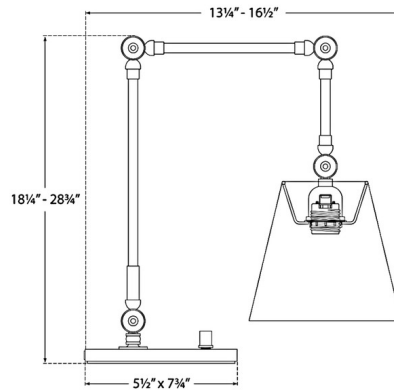

By Visual Comfort Signature

Description

The Graves Pivoting Table Lamp brings both a refined form and function to your interior space. The frame adjusts at 2 spots with the turn knob and is topped with a tapered linen shade that casts a warm glow of light exactly where you need in. On/Off switch is located on the lamp base.

Shown in hand-rubbed antique brass / linen

Specifications

| | |
|--------------------|--|
| COLOR | Linon |
| BODY FINISH | Hand-Rubbed Antique Brass |
| WATTAGE | 75W |
| DIMMER | N/A |
| DIMENSIONS | 8"W x 28.75"H x 16.5"D |
| BULB NOT INCLUDED | 1 x A19/Medium (E26)/75W/120V Incandescent |
| OTHER BULB OPTIONS | 1 x A19/Medium (E26)/120V LED |