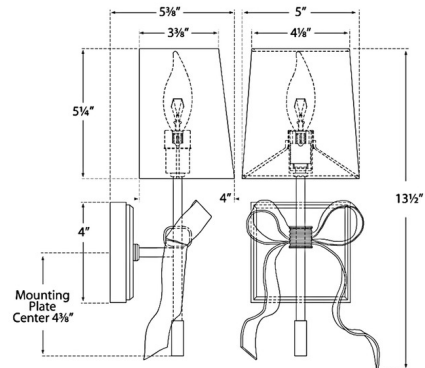

### Description

The Ellery Wall Sconce brings a simple, decorative look to your interior space. The decorative metal bow is complemented with a clear glass backplate and topped with a tapered square shade that casts a warm glow of light across your room.

### Specifications

COLOR	N/A
BODY FINISH	Black / Soft Brass
WATTAGE	60W
DIMMER	Standard 120V
DIMENSIONS	5"W x 13.5"H x 5.375"D
BULB NOT INCLUDED	1 x B11/Candelabra (E12)/60W/120V Incandescent
OTHER BULB OPTIONS	1 x B11/Candelabra (E12)/120V LED