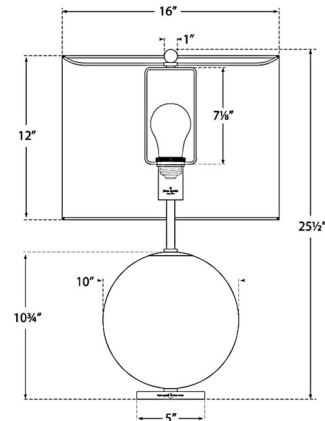

By Visual Comfort Signature

Description

The Elsie Table Lamp brings a bold, decorative look to your interior space. The smooth frame holds a glass globe body that is topped with a drum shaped shade that casts a warm glow of light across your room. On/Off switch is located on the cord.

Specifications

COLOR Linen
BODY FINISH Blush
WATTAGE 100W
DIMMER N/A
DIMENSIONS 16"W x 25.5"H
BULB NOT INCLUDED 1 x A19/Medium (E26)/100W/120V Incandescent
OTHER BULB OPTIONS 1 x A19/Medium (E26)/120V LED

Technical Information

PRODUCT DIMENSIONS Cord: 120"
--------------------	------------------

Shown in blush / linen

CLICK TO VIEW PRODUCT

Notes: