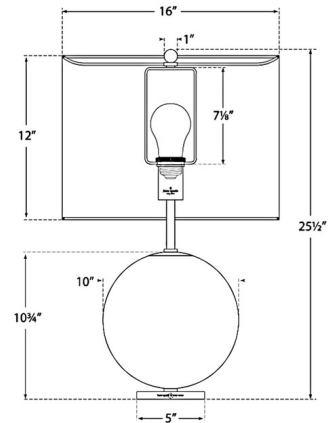

### Description

The Elsie Table Lamp brings a bold, decorative look to your interior space. The smooth frame holds a glass globe body that is topped with a drum shaped shade that casts a warm glow of light across your room. On/Off switch is located on the cord.

### Specifications

COLOR . . . . . Linen  
BODY FINISH . . . . . Blush  
WATTAGE . . . . . 100W  
DIMMER . . . . . N/A  
DIMENSIONS . . . . . 16"W x 25.5"H  
BULB NOT INCLUDED . . . . . 1 x A19/Medium (E26)/100W/120V Incandescent  
OTHER BULB OPTIONS . . . . . 1 x A19/Medium (E26)/120V LED

### Technical Information

PRODUCT DIMENSIONS . . . . . Cord: 120"

Shown in blush / linen

CLICK TO VIEW PRODUCT

Notes: