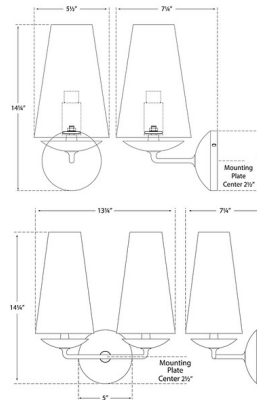

Shown in plaster / linen

CLICK TO VIEW PRODUCT

Notes: