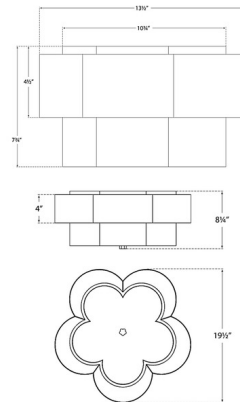

Shown in burnished silver leaf / frosted

Specifications

COLOR	Frosted
BODY FINISH	Burnished Silver Leaf
WATTAGE	27W
DIMMER	Standard 120V
DIMENSIONS	13.5"W x 7.75"H
BULB NOT INCLUDED	3 x B10/Candelabra (E12)/9W/120V LED
OTHER BULB OPTIONS	3 x B10/Candelabra (E12)/120V Incandescent 3 x B10/Candelabra (E12)/120V LED 3 x B11/Candelabra (E12)/120V LED