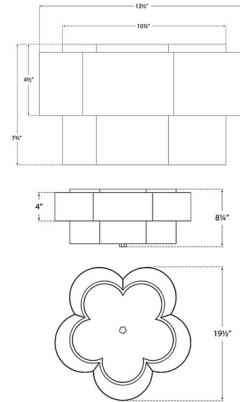

### Specifications

COLOR	Frosted
BODY FINISH	Burnished Silver Leaf
WATTAGE	27W
DIMMER	Standard 120V
DIMENSIONS	13.5"W x 7.75"H
BULB NOT INCLUDED	3 x B10/Candelabra (E12)/9W/120V LED
OTHER BULB OPTIONS	3 x B10/Candelabra (E12)/120V Incandescent 3 x B10/Candelabra (E12)/120V LED 3 x B11/Candelabra (E12)/120V LED