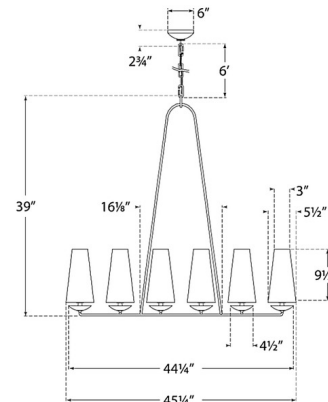

### Specifications

COLOR	Linon
BODY FINISH	Plaster
WATTAGE	240W
DIMMER	Standard 120V
DIMENSIONS	45.25"L x 4.5"W x 39"H
BULB NOT INCLUDED	6 x B11/Candelabra (E12)/40W/120V Incandescent
OTHER BULB OPTIONS	6 x B10/Candelabra (E12)/120V Incandescent 6 x B10/Candelabra (E12)/120V LED 6 x B11/Candelabra (E12)/120V LED

### Technical Information

PRODUCT DIMENSIONS	Adjustable Chain Length: 72"
--------------------	------------------------------

Shown in plaster / linen

CLICK TO VIEW PRODUCT

Notes: