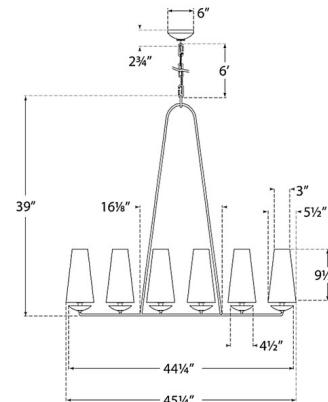

Specifications

COLOR	Linon
BODY FINISH	Plaster
WATTAGE	240W
DIMMER	Standard 120V
DIMENSIONS	45.25"L x 4.5"W x 39"H
BULB NOT INCLUDED	6 x B11/Candelabra (E12)/40W/120V Incandescent
OTHER BULB OPTIONS	6 x B10/Candelabra (E12)/120V Incandescent 6 x B10/Candelabra (E12)/120V LED 6 x B11/Candelabra (E12)/120V LED

Technical Information

PRODUCT DIMENSIONS	Adjustable Chain Length: 72"
--------------------	------------------------------

Shown in plaster / linen

CLICK TO VIEW PRODUCT

Notes: