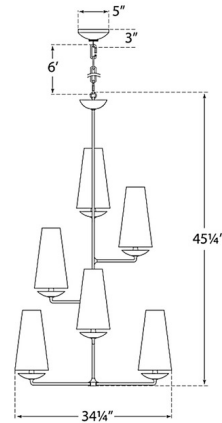

Specifications

COLOR Linen
BODY FINISH Aged Iron
WATTAGE 320W
DIMMER Standard 120V
DIMENSIONS 34.25"W x 45.25"H
BULB NOT INCLUDED 8 x B11/Candelabra (E12)/40W/120V Incandescent
OTHER BULB OPTIONS 8 x B10/Candelabra (E12)/120V Incandescent
8 x B10/Candelabra (E12)/120V LED
8 x B11/Candelabra (E12)/120V LED

Technical Information

PRODUCT DIMENSIONS Adjustable Chain Length: 72"

Shown in aged iron / linen

CLICK TO VIEW PRODUCT

Notes: