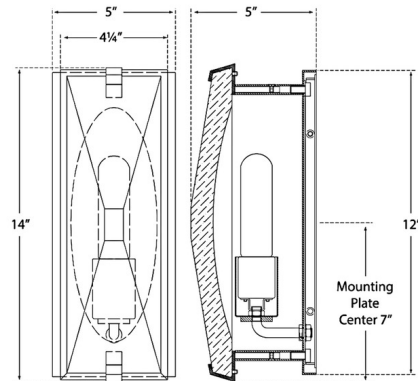

### Description

The Castle Peak Wall Sconce adds a decorative elegance to your interior space. The smooth body grips a textured glass diffuser that casts sparkling shadows across your room.

Shown in soft brass / clear textured

### Specifications

COLOR	Clear Textured
BODY FINISH	Soft Brass
WATTAGE	60W
DIMMER	Standard 120V
DIMENSIONS	5"W x 14"H x 5"D
BULB NOT INCLUDED	1 x T10/Medium (E26)/60W/120V Incandescent
OTHER BULB OPTIONS	1 x T10/Medium (E26)/120V LED