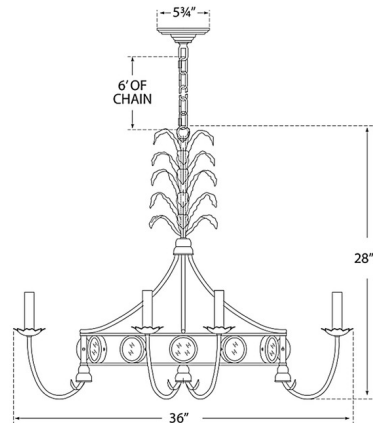

Specifications

COLOR Antique Mirror
BODY FINISH Gilded Iron
WATTAGE 320W
DIMMER Standard 120V
DIMENSIONS 36"W x 28"H
BULB NOT INCLUDED 8 x B10/Candelabra (E12)/40W/120V Incandescent
OTHER BULB OPTIONS 8 x B10/Candelabra (E12)/120V LED

Technical Information

PRODUCT DIMENSIONS Adjustable Chain Length: 72"

Notes:

Shown in gilded iron / antique mirror

CLICK TO VIEW PRODUCT