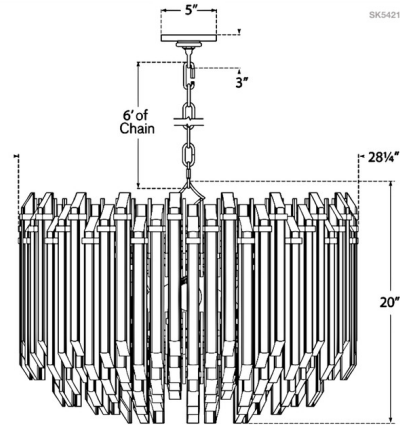

### Description

The Adele Drum Chandelier brings an elegant beauty to your interior space. Metal rings hold slant cut ribbed acrylic tubes, strategically placed along the circular frame, that cast warm shadows across your room. Note: Due to the weight of this fixture, additional ceiling support is required.

### Specifications

COLOR	Clear
BODY FINISH	Polished Nickel
WATTAGE	160W
DIMMER	Standard 120V
DIMENSIONS	28.25"W x 20"H
BULB NOT INCLUDED	4 x B10/Candelabra (E12)/40W/120V Incandescent
OTHER BULB OPTIONS	4 x B10/Candelabra (E12)/120V LED

### Technical Information

PRODUCT DIMENSIONS . . . . . Adjustable Chain Length: 72"

CLICK TO VIEW PRODUCT

Notes: