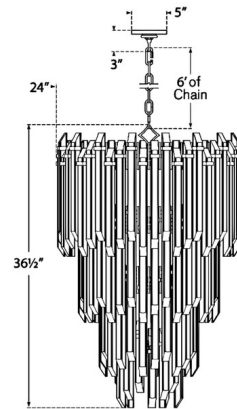

By Visual Comfort Signature

Description

The Adele Waterfall Chandelier brings an elegant beauty to your interior space. Metal rings hold slant cut ribbed acrylic tubes, strategically placed along the frame, that cast warm shadows across your room. Note: Due to the weight of this fixture, additional ceiling support is required.

Shown in hand-rubbed antique brass / clear

Specifications

COLOR	Clear
BODY FINISH	Hand-Rubbed Antique Brass
WATTAGE	480W
DIMMER	Standard 120V
DIMENSIONS	24"W x 36.5"H
BULB NOT INCLUDED	12 x B10/Candelabra (E12)/40W/120V Incandescent
OTHER BULB OPTIONS	12 x B10/Candelabra (E12)/120V LED

Technical Information

PRODUCT DIMENSIONS	Adjustable Chain Length: 72"
--------------------	------------------------------

CLICK TO VIEW PRODUCT

Notes: