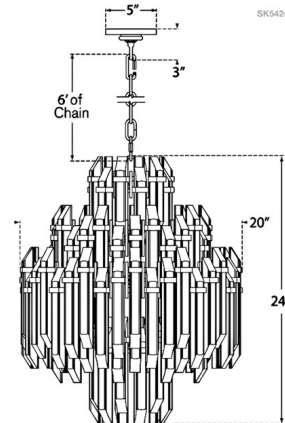

Specifications

COLOR	Clear
BODY FINISH	Polished Nickel
WATTAGE	240W
DIMMER	Standard 120V
DIMENSIONS	20"W x 24"H
BULB NOT INCLUDED	6 x B10/Candelabra (E12)/40W/120V Incandescent
OTHER BULB OPTIONS	6 x B10/Candelabra (E12)/120V LED

Technical Information

PRODUCT DIMENSIONS	Adjustable Chain Length: 72"
--------------------	------------------------------

Shown in polished nickel / clear

CLICK TO VIEW PRODUCT

Notes: