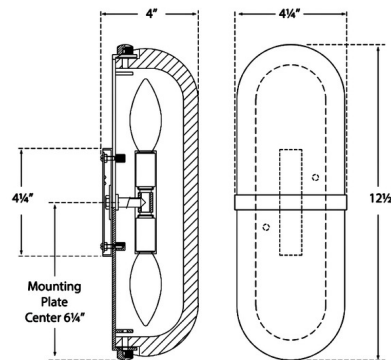

By Visual Comfort Signature

Description

The Melange Pill Wall Sconce brings an organic luxe to your interior space. The smooth metal frame softens minimalist surrounds, while the carved Alabaster casts a warm glow across your room. Alabaster contains unique variations in both veining and tone, offering a custom look to each piece.

Shown in antique-burnished brass / alabaster

Specifications

COLOR	Alabaster
BODY FINISH	Antique-Burnished Brass
WATTAGE	24W
DIMMER	Standard 120V
DIMENSIONS	4.25"W x 12.5"H x 4"D
BULB NOT INCLUDED	2 x B11/Candelabra (E12)/12W/120V LED