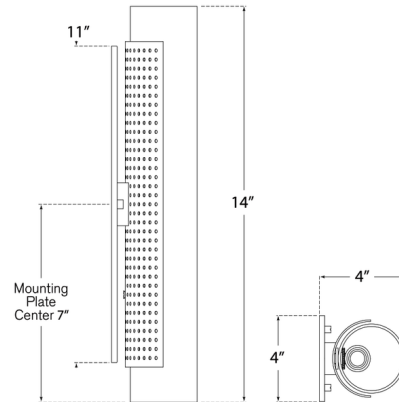

Lightology

lightology.com
866-954-4489
04-23-26

Project: _____
 Company: _____
 Location: _____ Fixture Type: _____
 SPEC #: **VCG1239530**
 Approved On: _____ Approved By: _____

Precision Wall Sconce By Visual Comfort Signature

Description

Inspired by architecture, the Precision Bathroom Vanity Light explores the interplay of light and form. Light shines out of a white glass tube diffuser, providing a layer of soft ambient lighting for a hallway, bathroom or living room. Behind the glass is a perforated metal support that offers chic modern appeal, set on a simple rectangular backplate for an overall polished look. Note: Fixture does not cover a standard US junction box and requires a 2 x 4 inch junction box.

Shown in bronze / white

Specifications

| | |
|--------------------|--|
| COLOR | White |
| BODY FINISH | Bronze |
| WATTAGE | 50W |
| DIMMER | Standard 120V |
| DIMENSIONS | 4"W x 14"H x 4"D |
| BULB NOT INCLUDED | 2 x B11/Candelabra (E12)/25W/120V Incandescent |
| OTHER BULB OPTIONS | 2 x B11/Candelabra (E12)/120V LED |