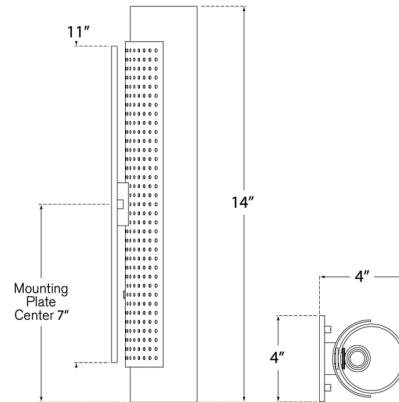

### Specifications

COLOR	White
BODY FINISH	Bronze
WATTAGE	50W
DIMMER	Standard 120V
DIMENSIONS	4"W x 14"H x 4"D
BULB NOT INCLUDED	2 x B11/Candelabra (E12)/25W/120V Incandescent
OTHER BULB OPTIONS	2 x B11/Candelabra (E12)/120V LED